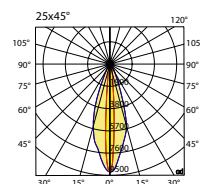

Photometric data:

OLD-OBZDX

ORION INTERNATIONAL Performance parameter	
LED Light Source: Cree, Lumileds, Osram, Epistar	Effects: single color, full color, gradient, chasing, flowing
Color Temperature: single color, RGB, RGBW, RGBA, RGB+W	Protection Grade: IP65
LED CRI: ≥ 80 R9>0	Electrical Safety Level: Class I / III
Lifespan: ≥ 50000h	Voltage: AC220V 50/60Hz DC24V
Beam Angle: 8~110° 10x30° 10x60° 25x45° (optional)	Current: constant current drive
Rotation Angle: unadjustable	Working Temperature: -35°C ~ +45°C
Control Mode: ON/OFF, DMX512	Mounting Bracket: customizable

ORION INTERNATIONAL Product Size

Model	Dia. () Ø	Height (H)
4 Modules	281mm	163mm
5 Modules	290mm	
6 Modules	301mm	
7 Modules	325mm	
8 Modules	337mm	

ORION INTERNATIONAL Product number

Model	Power	Input Voltage	LED Quantity	Single LED	Color
OLD-OBZDX-D	6~15W	AC220V/DC24V	6	1~3W	Single color
OLD-OBZDX-R	6~24W	DC24V	6	1~4W	Full Color