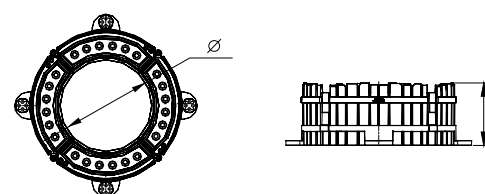

Photometric data:

OLD-OBZDX

ORION INTERNATIONAL Performance parameter	
LED Light Source: Cree, Lumileds, Osram, Epistar	Effects: single color, full color, gradient, chasing, flowing
Color Temperature: single color, RGB, RGBW, RGBA, RGB+W	Protection Grade: IP65
LED CRI: ≥ 80 R9>0	Electrical Safety Level: Class I / III
Lifespan: ≥ 50000h	Voltage: AC220V 50/60Hz DC24V
Beam Angle: 8~110° 10x30° 10x60° 25x45° (optional)	Current: constant current drive
Rotation Angle: unadjustable	Working Temperature: -35°C ~ +45°C
Control Mode: ON/OFF, DMX512	Mounting Bracket: customizable

ORION INTERNATIONAL Optional accessories

Ground Stake

ORION INTERNATIONAL Features

- Suitable for cylindrical tree lighting
- Thick, fashionable and compact appearance; die-cast aluminum lamp body of high density material; anti-UV outdoor spraying treatment.
- Full sealed and waterproof
- 4mm toughened glass

ORION INTERNATIONAL Product Size

Model	Dia. () Ø	Height (H)
4 Modules	281mm	163mm
5 Modules	290mm	
6 Modules	301mm	
7 Modules	325mm	
8 Modules	337mm	

ORION INTERNATIONAL Product number

Model	Power	Input Voltage	LED Quantity	Single LED	Color
OLD-OBZDX-D	6~15W	AC220V/DC24V	6	1~3W	Single color
OLD-OBZDX-R	6~24W	DC24V	6	1~4W	Full Color