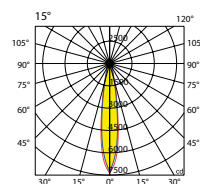

Photometric data:

OLD-OBZDX

ORION INTERNATIONAL Performance parameter	
LED Light Source: Cree, Lumileds, Osram, Epistar	Effects: single color, full color, gradient, chasing, flowing
Color Temperature: single color, RGB, RGBW, RGBA, RGB+W	Protection Grade: IP65
LED CRI: ≥ 80 R9>0	Electrical Safety Level: Class I / III
Lifespan: ≥ 50000h	Voltage: AC220V 50/60Hz DC24V
Beam Angle: 8~110° 10x30° 10x60° 25x45° (optional)	Current: constant current drive
Rotation Angle: unadjustable	Working Temperature: -35°C ~ +45°C
Control Mode: ON/OFF, DMX512	Mounting Bracket: customizable

ORION INTERNATIONAL Product Size

Model	Dia. () Ø	Height (H)
4 Modules	281mm	163mm
5 Modules	290mm	
6 Modules	301mm	
7 Modules	325mm	
8 Modules	337mm	

ORION INTERNATIONAL Product number

Model	Power	Input Voltage	LED Quantity	Single LED	Color
OLD-OBZDX-D	6~15W	AC220V/DC24V	6	1~3W	Single color
OLD-OBZDX-R	6~24W	DC24V	6	1~4W	Full Color