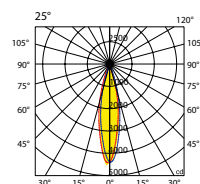

Photometric data:

OLD-OBZDX

ORION INTERNATIONAL Performance parameter	
LED Light Source: Cree, Lumileds, Osram, Epistar	Effects: single color, full color, gradient, chasing, flowing
Color Temperature: single color, RGB, RGBW, RGBA, RGB+W	Protection Grade: IP65
LED CRI: ≥ 80 R9>0	Electrical Safety Level: Class I / III
Lifespan: ≥ 50000h	Voltage: AC220V 50/60Hz DC24V
Beam Angle: 8~110° 10x30° 10x60° 25x45° (optional)	Current: constant current drive
Rotation Angle: unadjustable	Working Temperature: -35°C ~ +45°C
Control Mode: ON/OFF, DMX512	Mounting Bracket: customizable

ORION INTERNATIONAL Product Size

Model	Dia. () Ø	Height (H)
4 Modules	281mm	163mm
5 Modules	290mm	
6 Modules	301mm	
7 Modules	325mm	
8 Modules	337mm	

ORION INTERNATIONAL Product number

Model	Power	Input Voltage	LED Quantity	Single LED	Color
OLD-OBZDX-D	6~15W	AC220V/DC24V	6	1~3W	Single color
OLD-OBZDX-R	6~24W	DC24V	6	1~4W	Full Color