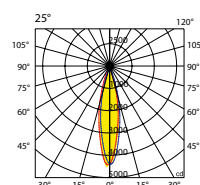

Photometric data:

OLD-OBZD

ORION INTERNATIONAL Performance parameter	
LED Light Source: Cree, Lumileds, Osram, Epistar	Control Mode: ON/OFF, DMX512
Color Temperature: single color, RGB, RGBW, RGBA, RGB+W	Effects: single color, full color, gradient, chasing, flowing
LED CRI: ≥ 80 R9>0	Protection Grade: IP65
Lifespan: ≥ 50000h	Electrical Safety Level: Class I / III
Beam Angle: 8~110° 10x30° 10x60° 25x45° Option	Voltage: AC220V 50/60Hz DC24V
al	Current: constant current drive
Rotation Angle: 210°	Working Temperature: -35°C ~ +45°C

ORION INTERNATIONAL Product Size

Model	Dia ( ∅ )	Width ( D )	Height(H)
4 Modules	199mm	387mm	Custom
5 Modules	265mm	464mm	
6 Modules	335mm	550mm	
8 Modules	478mm	702mm	
10Modules	621mm	850mm	
12Modules	764mm	996mm	