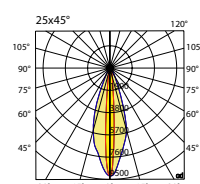

Photometric data:

OLD-OBZD

ORION INTERNATIONAL Performance parameter	
LED Light Source: Cree, Lumileds, Osram, Epistar	Control Mode: ON/OFF, DMX512
Color Temperature: single color, RGB, RGBW, RGBA, RGB+W	Effects: single color, full color, gradient, chasing, flowing
LED CRI: ≥ 80 R9>0	Protection Grade: IP65
Lifespan: ≥ 50000h	Electrical Safety Level: Class I / III
Beam Angle: 8~110° 10x30° 10x60° 25x45° Option	Voltage: AC220V 50/60Hz DC24V
al	Current: constant current drive
Rotation Angle: 210°	Working Temperature: -35°C ~ +45°C

ORION INTERNATIONAL Product Size

Model	Dia ( ∅ )	Width ( D )	Height(H)
4 Modules	199mm	387mm	Custom
5 Modules	265mm	464mm	
6 Modules	335mm	550mm	
8 Modules	478mm	702mm	
10Modules	621mm	850mm	
12Modules	764mm	996mm	