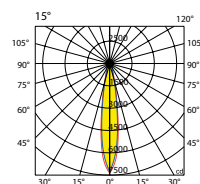

Photometric data:

OLD-OBZD

ORION INTERNATIONAL Performance parameter	
LED Light Source: Cree, Lumileds, Osram, Epistar	Control Mode: ON/OFF, DMX512
Color Temperature: single color, RGB, RGBW, RGBA, RGB+W	Effects: single color, full color, gradient, chasing, flowing
LED CRI: ≥ 80 R9>0	Protection Grade: IP65
Lifespan: ≥ 50000h	Electrical Safety Level: Class I / III
Beam Angle: 8~110° 10x30° 10x60° 25x45° Option	Voltage: AC220V 50/60Hz DC24V
al	Current: constant current drive
Rotation Angle: 210°	Working Temperature: -35°C ~ +45°C

ORION INTERNATIONAL Product Size

Model	Dia ( ∅ )	Width ( D )	Height(H)
4 Modules	199mm	387mm	Custom
5 Modules	265mm	464mm	
6 Modules	335mm	550mm	
8 Modules	478mm	702mm	
10Modules	621mm	850mm	
12Modules	764mm	996mm	