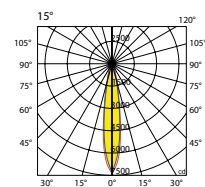

Photometric data:

OLD-OT2

ORION INTERNATIONAL Performance parameter	
LED Light Source: Cree, Lumileds, Osram, Epistar	Effects: single color, full color, gradient, chasing, flowing
Color Temperature: Single color, RGB, RGBW, RGBA, RGB+W	Protection Grade: IP65
LED CRI: ≥ 80 R9>0	Electrical Safety Grade: Class I / III
Lifespan: ≥ 50000h	Voltage: AC220V 50/60Hz DC24V
Beam Angle: 3~110° (Optional)	Current: constant current drive
Rotation Angle: 220°	Working Temperature: -35°C ~ +45°C
Control Mode: ON/OFF、DMX512	Mounting Bracket: customizable