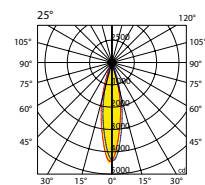

Photometric data:

OLD-OT2

ORION INTERNATIONAL Performance parameter	
LED Light Source: Cree, Lumileds, Osram, Epistar	Effects: single color, full color, gradient, chasing, flowing
Color Temperature: Single color, RGB, RGBW, RGBA, RGB+W	Protection Grade: IP65
LED CRI: ≥ 80 R9>0	Electrical Safety Grade: Class I / III
Lifespan: ≥ 50000h	Voltage: AC220V 50/60Hz DC24V
Beam Angle: 3~110° (Optional)	Current: constant current drive
Rotation Angle: 220°	Working Temperature: -35°C ~ +45°C
Control Mode: ON/OFF、DMX512	Mounting Bracket: customizable