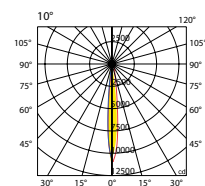

Photometric data:

OLD-OT2

ORION INTERNATIONAL Performance parameter	
LED Light Source: Cree, Lumileds, Osram, Epistar	Effects: single color, full color, gradient, chasing, flowing
Color Temperature: Single color, RGB, RGBW, RGBA, RGB+W	Protection Grade: IP65
LED CRI: ≥ 80 R9>0	Electrical Safety Grade: Class I / III
Lifespan: ≥ 50000h	Voltage: AC220V 50/60Hz DC24V
Beam Angle: 3~110° (Optional)	Current: constant current drive
Rotation Angle: 220°	Working Temperature: -35°C ~ +45°C
Control Mode: ON/OFF、DMX512	Mounting Bracket: customizable

ORION INTERNATIONAL Product Size

ORION INTERNATIONAL Product number

Model	Power	Input Voltage	LED Quantity	Single LED Power	Color
OLD-OT2-D	6~18W	AC220V/DC24V	6/9	1~3W	single color
OLD-OT2-R	6~18W	DC24V	6/9	1~4W	full color