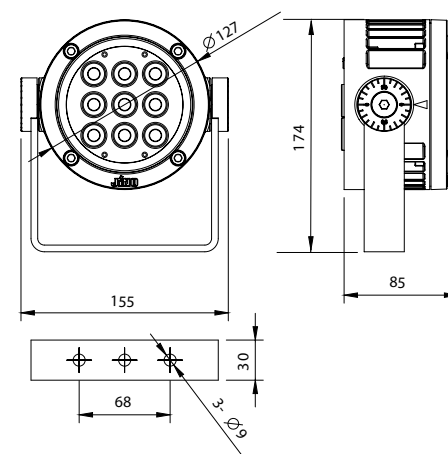

Photometric data:

OLD-OT2

ORION INTERNATIONAL Performance parameter	
LED Light Source: Cree, Lumileds, Osram, Epistar	Effects: single color, full color, gradient, chasing, flowing
Color Temperature: Single color, RGB, RGBW, RGBA, RGB+W	Protection Grade: IP65
LED CRI: ≥ 80 R9>0	Electrical Safety Grade: Class I / III
Lifespan: ≥ 50000h	Voltage: AC220V 50/60Hz DC24V
Beam Angle: 3~110° (Optional)	Current: constant current drive
Rotation Angle: 220°	Working Temperature: -35°C ~ +45°C
Control Mode: ON/OFF、DMX512	Mounting Bracket: customizable

ORION INTERNATIONAL Product Size

ORION INTERNATIONAL Product number

Model	Power	Input Voltage	LED Quantity	Single LED Power	Color
OLD-OT2-D	6~18W	AC220V/DC24V	6/9	1~3W	single color
OLD-OT2-R	6~18W	DC24V	6/9	1~4W	full color